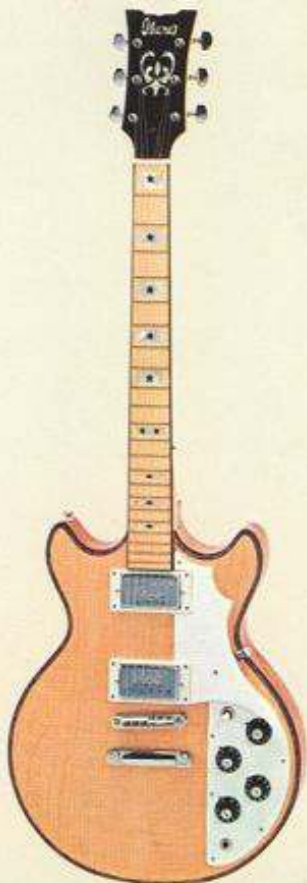

ELECTRIC BASSES & GUITARS

NO. 2350 CUSTOM (CHERRY SUNBURST)

NO. 2350
NO. 2350L Left Hand Model (BLACK)

NO. 2398 (NATURAL)

NO. 2351M (BROWN SUNBURST)

NO. 2354SB (WALNUT)

NO. 2400LB (CHERRY)

NO. 2388B/DX Built-In Neck
(NATURAL or MAROON)

NO. 2376 (WALNUT)

NO. 2353L/DX (BLACK)

NO. 2387 Detachable Neck
(CHEERY)

NO. 2352DX (WALNUT)

NO. 2352 CUSTOM (BLACK)

NO. 2375 (SUNBURST)
NO. 2375W (WHITE)

NO. 2375N (NATURAL)

NO. 2397 (GOLD TOP)

NO. 2395 (NATURAL)

NO. 2383 (WALNUT)
NO. 2383W (WHITE)

NO. 2354 w/Vibrate Tailpiece
NO. 2354S (WALNUT)

NO. 2611 w/Vibrate Tailpiece(Black)
NO. 2612 w/out Vibrate Tailpiece

NO. 2614 (MAHOGANY)

NO. 2613 (NATURAL)

NO. 2615B (MAHOGANY)

NO. 2616 (NATURAL)
NO. 2616CS (CHERRY SUNBURST)