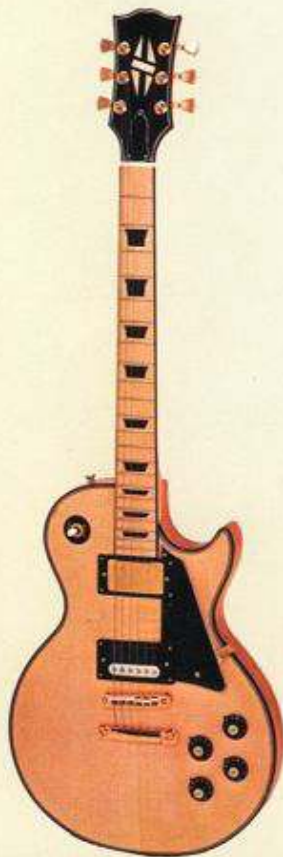

ELECTRIC BASSES & GUITARS

NO. 2350 CUSTOM (CHERRY SUNBURST)

NO. 2350
NO. 2350L Left Hand Model (BLACK)

NO. 2398 (NATURAL)

NO. 2351M (BROWN SUNBURST)

NO. 2354SB (WALNUT)

NO. 2400LB (CHERRY)

NO. 2388B/DX Built-In Neck
(NATURAL or MAROON)

NO. 2388B/S Detachable
Neck (MAROON)

NO. 2380 (MAHOGANY)

NO. 2381 (MAHOGANY)

NO. 2372 (MAHOGANY)

NO. 2373 (MAHOGANY)

NO. 2370 (CHERRY RED)

NO. 2355 (SUNBURST)
NO. 2355M (NATURAL)

NO. 2365B (SUNBURST)

NO. 2376 (WALNUT)

NO. 2353L/DX (BLACK)

NO. 2387 Detachable Neck
(CHEERY)

NO. 2352DX (WALNUT)

NO. 2352 CUSTOM (BLACK)

NO. 2375 (SUNBURST)
NO. 2375W (WHITE)

NO. 2375N (NATURAL)

NO. 2397 (GOLD TOP)

NO. 2395 (NATURAL)

NO. 2383 (WALNUT)
NO. 2383W (WHITE)

NO. 2354 w/Vibrate Tailpiece
NO. 2354S (WALNUT)

NO. 2611 w/Vibrate Tailpiece(Black)
NO. 2612 w/out Vibrate Tailpiece

NO. 2614 (MAHOGANY)

NO. 2613 (NATURAL)